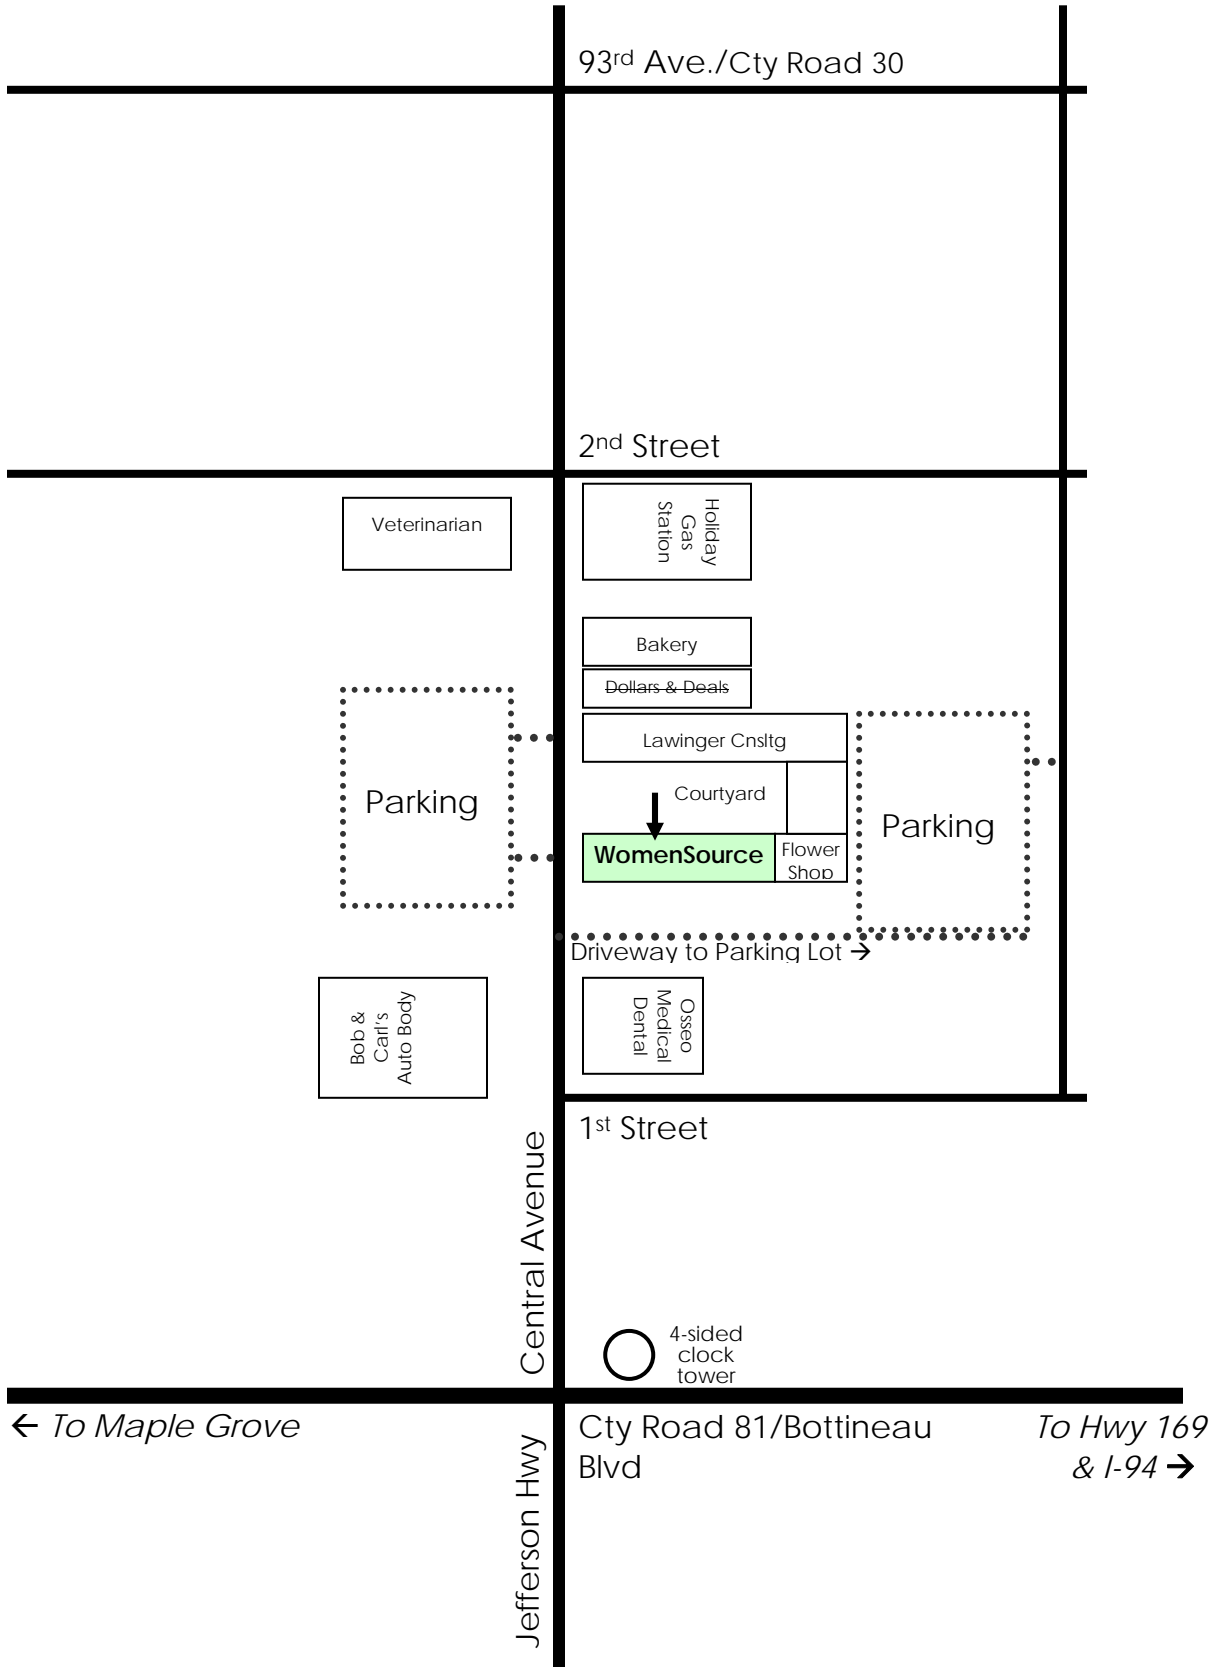

Finding Your Way to

WomenSource

106 Central Avenue, Suite C

Osseo, MN 55369

(763) 425-4637

Map NOT drawn to scale!